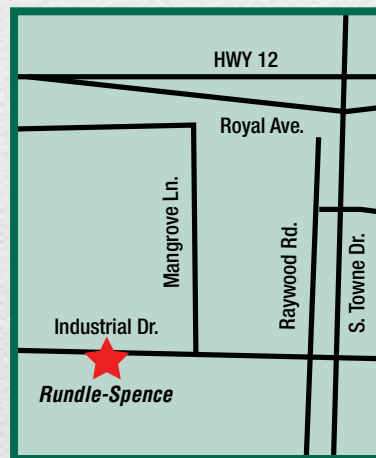

We're here to serve you and your contractor.

Need your order quick?

We offer 6 ways to get your order to your contractor or home.

1. Counter Sales - contractors can stop in and our knowledgeable service representatives can help them
2. Will Call - they can call us and your order can be ready in as little as an hour
3. Free Next Day Delivery - received by 5:00 p.m. will be delivered free the next business day
4. Limited Same Day Delivery Service - on orders received by 11:00 a.m.
5. Red Hot Delivery Service - gets your order to your job site fast, even commercial water heaters
6. Emergency 24-Hour Service

Locations

Milwaukee

2075 S. Moorland Road
New Berlin, WI 53151

Office: (262) 782-3000

Toll Free: (800) 783-6060

Fax: (262) 782-8470

Sales Fax: (262) 782-5078

Hours

Counter:

Mon. - Fri. 6:30 a.m. - 5:00 p.m.

Office & Contractor Sales:

Mon. - Fri. 7:00 a.m. - 5:00 p.m.

ShowPlace:

Mon. & Wed 8:00 a.m. - 7:00 p.m.

Tue. & Thu. 8:00 a.m. - 6:00 p.m.

Fri. 8:00 a.m. - 5:00 p.m.

Please call for an appointment.

Madison

2800 Industrial Drive
Madison, WI 53713

Office: (608) 222-0636

Toll Free: (800) 783-7373

Fax: (608) 222-4164

Hours

Counter:

Mon. - Fri. 6:30 a.m. - 5:00 p.m.

Office & Contractor Sales:

Mon. - Fri. 7:00 a.m. - 5:00 p.m.

ShowPlace:

Mon. & Wed 8:00 a.m. - 7:00 p.m.

Tue. & Thu. 8:00 a.m. - 6:00 p.m.

Fri. 8:00 a.m. - 5:00 p.m.

Please call for an appointment.

Better Service Means Better Value!

rundle-spence.com