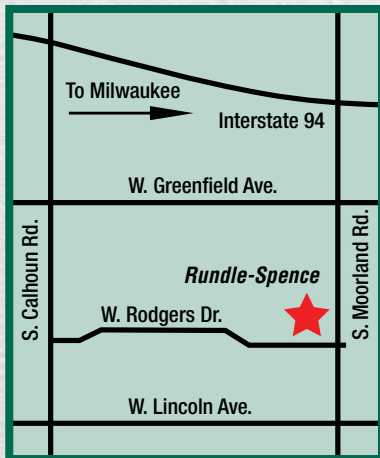

Locations

Milwaukee

2075 S. Moorland Road
New Berlin, WI 53151

Office: (262) 782-3000

Toll Free: (800) 783-6060

Fax: (262) 782-8470

Sales Fax: (262) 782-5078

Hours